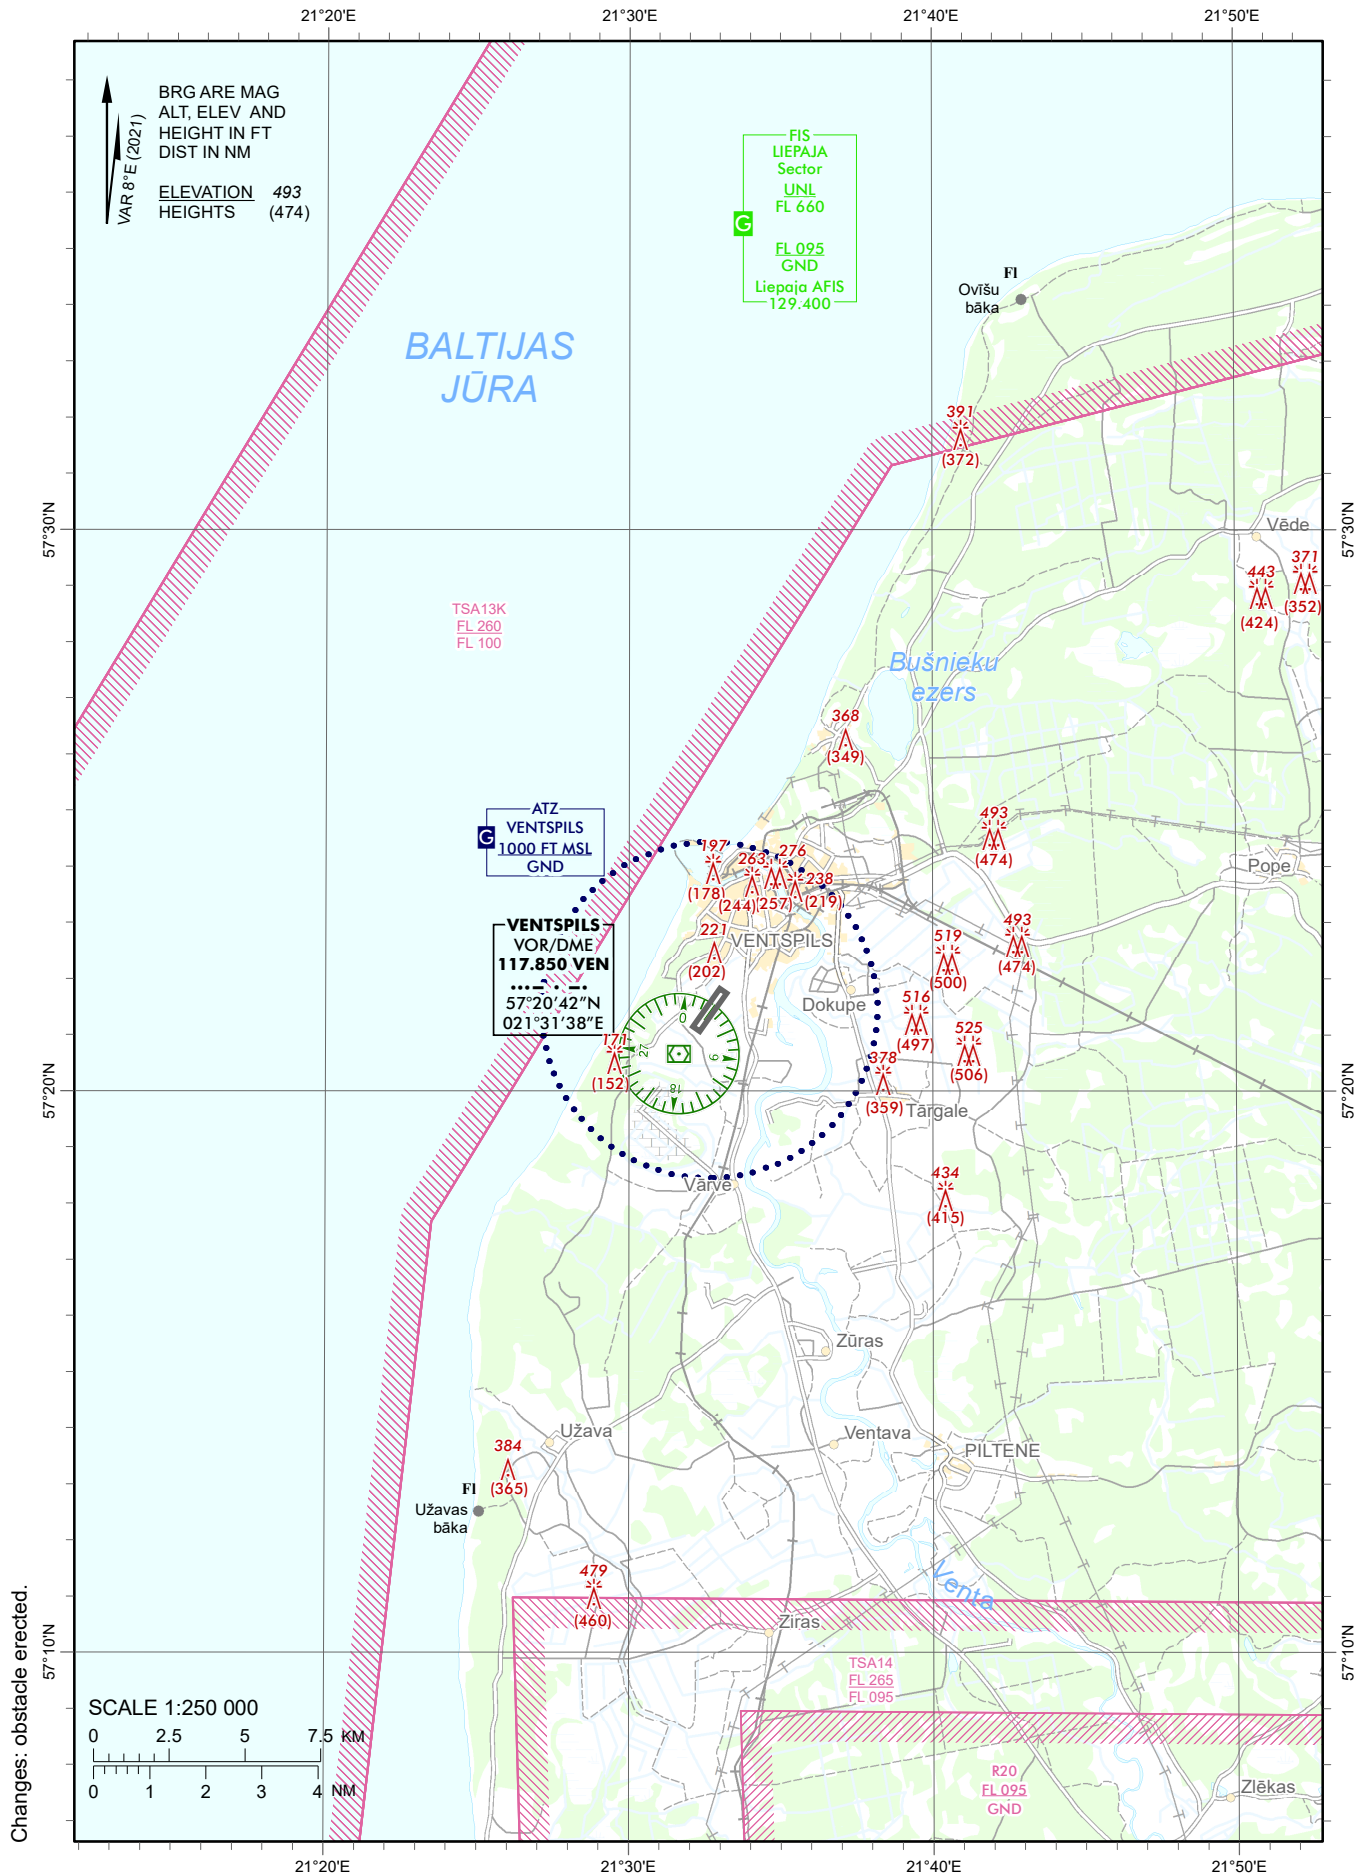

**VISUAL
APPROACH
CHART - ICAO**

AERODROME ELEV 19 ft
HEIGHTS RELATED TO
AD ELEV

METEO 126.805

VENTSPILS

Changes: obstacle erected.

INTENTIONALLY LEFT BLANK